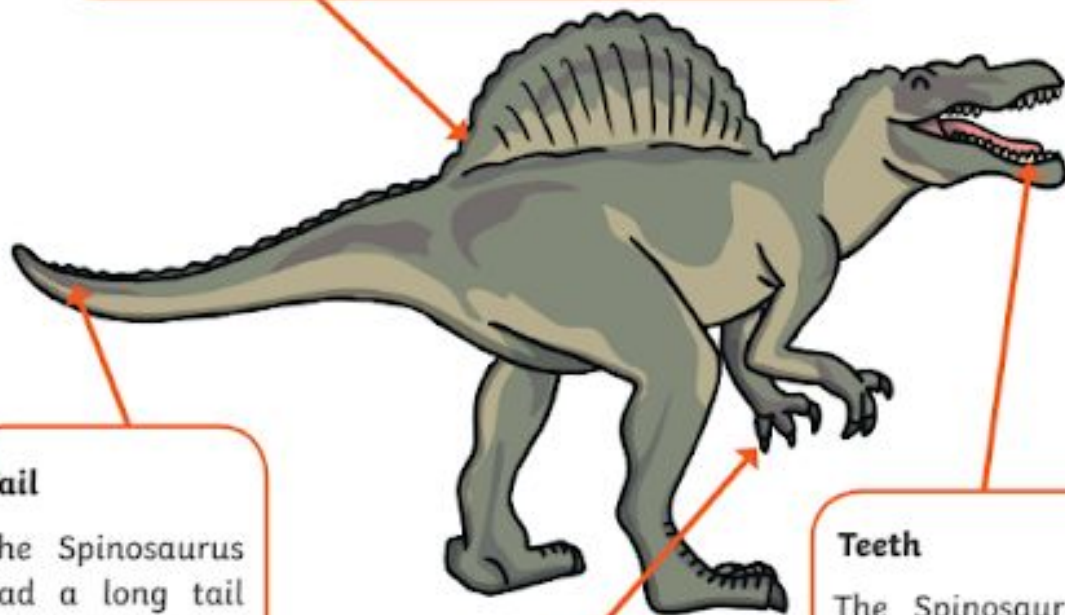

Tick **one**.

light

heavy

Explain why you think that.

2 marks

Did You Know...?

- The word Spinosaurus means 'spine lizard'.
- It was a carnivore. This means that it ate meat.
- It lived in North Africa millions of years ago.
- It had a long jaw full of sharp teeth, just like a crocodile.
- It walked on land and also swam in water. This means that it could catch fish and sharks to eat, as well as eating other dinosaurs.
- It had a longer jaw and claws than the T. rex but the T. rex had a stronger bite.

.....

It was a carnivore.

The word *carnivore* means...

Tick **one**.

- | | |
|----------------------------------|-----------------------|
| something that has spines | <input type="radio"/> |
| an animal with sharp teeth | <input type="radio"/> |
| a creature that eats meat | <input type="radio"/> |
| something that can swim and walk | <input type="radio"/> |

.....

Why do you think this dinosaur is called a 'spine lizard'?

1 mark

1 mark

total for
this page

Let's explore what the Spinosaurus is thought to have looked like:

Spines

Long spines grew on its back. Each spine was about two metres long. The spines were joined together with skin. They looked like a sail on a ship.

Scientists think that the spines may have been used to scare off other dinosaurs because it made Spinosaurus look even bigger!

Tail

The Spinosaurus had a long tail which helped it to balance. It may also have been used to hit other dinosaurs with!